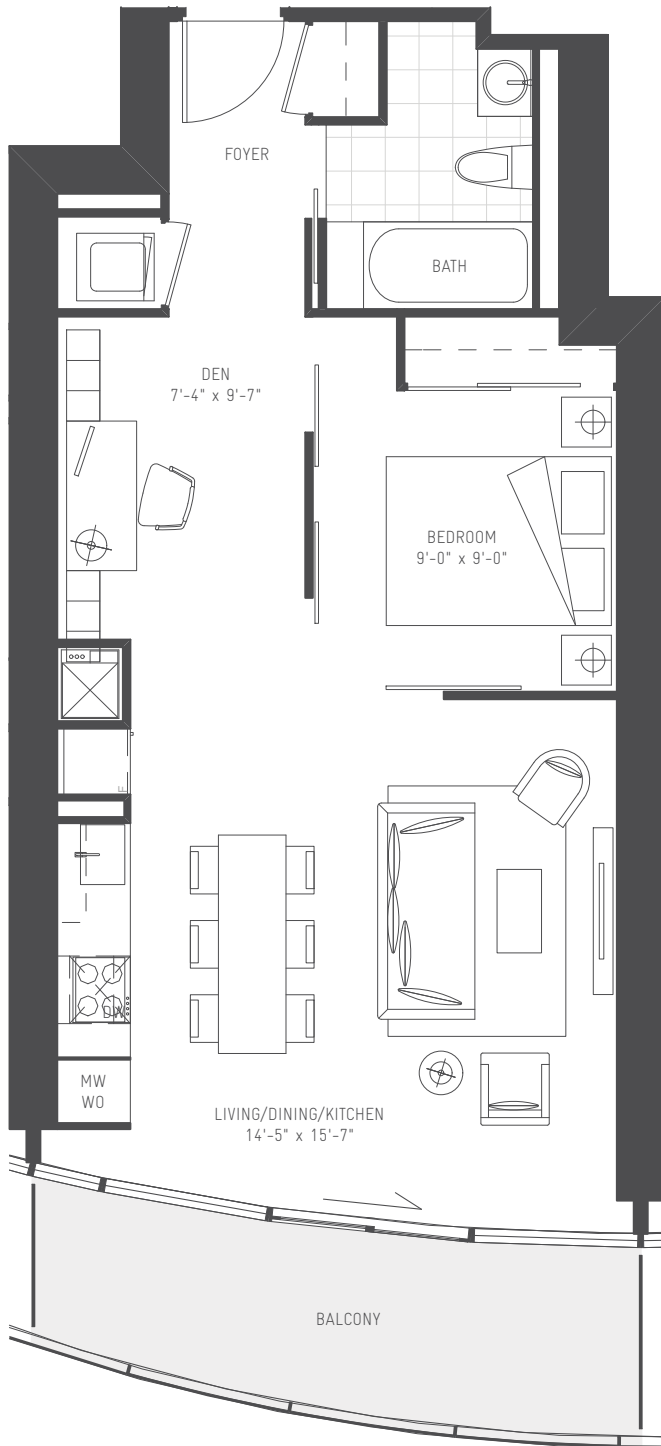

DALUM

614 sq.ft.

ONE BEDROOM + DEN

FLOORS 3-29

FLOORS 3-29

FLOORS 30-65