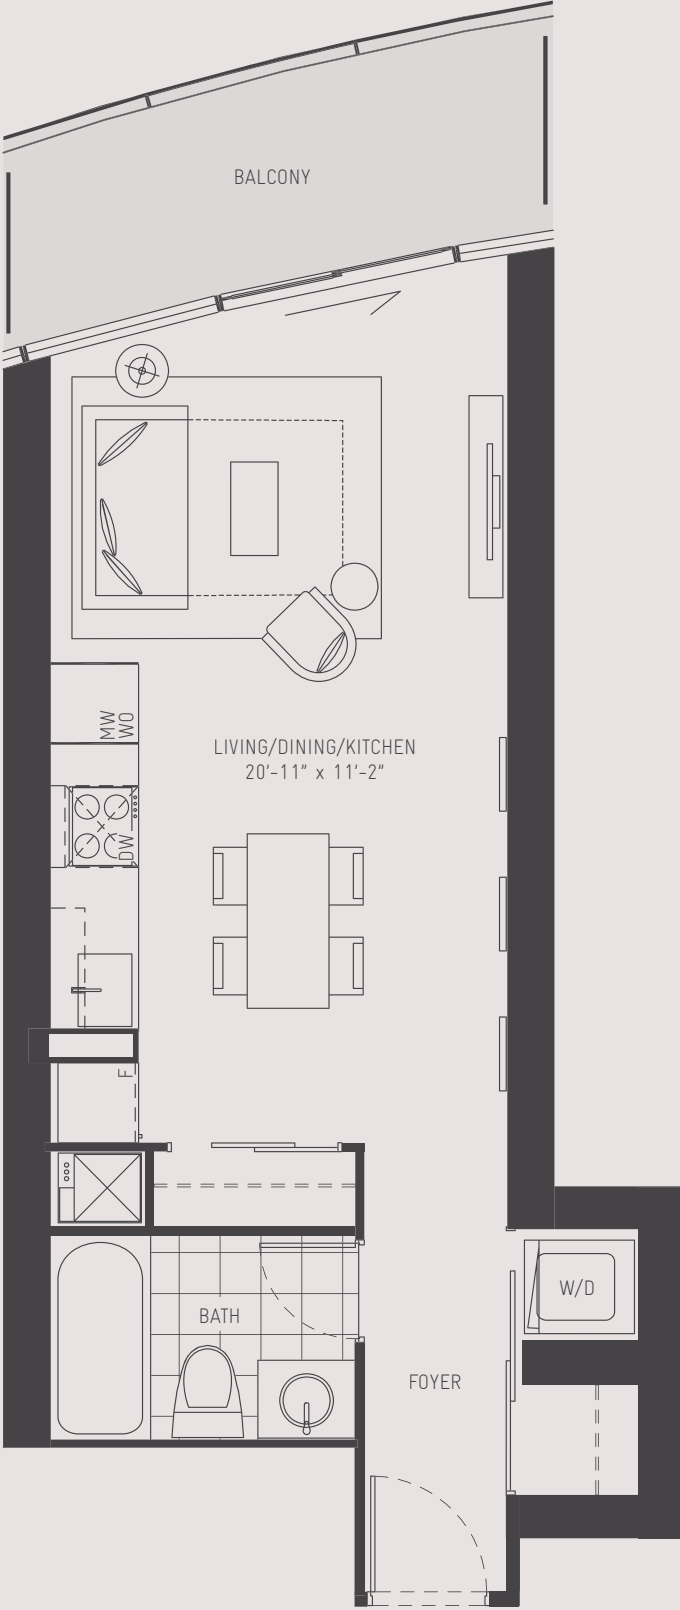

OSLO

402 sq.ft.

STUDIO

FLOORS 3-29

FLOORS 3-29

FLOORS 30-55

All dimensions, specifications and drawings are approximate. Furniture not included. Actual square footage may vary from the stated floor plan. E. & O. E.