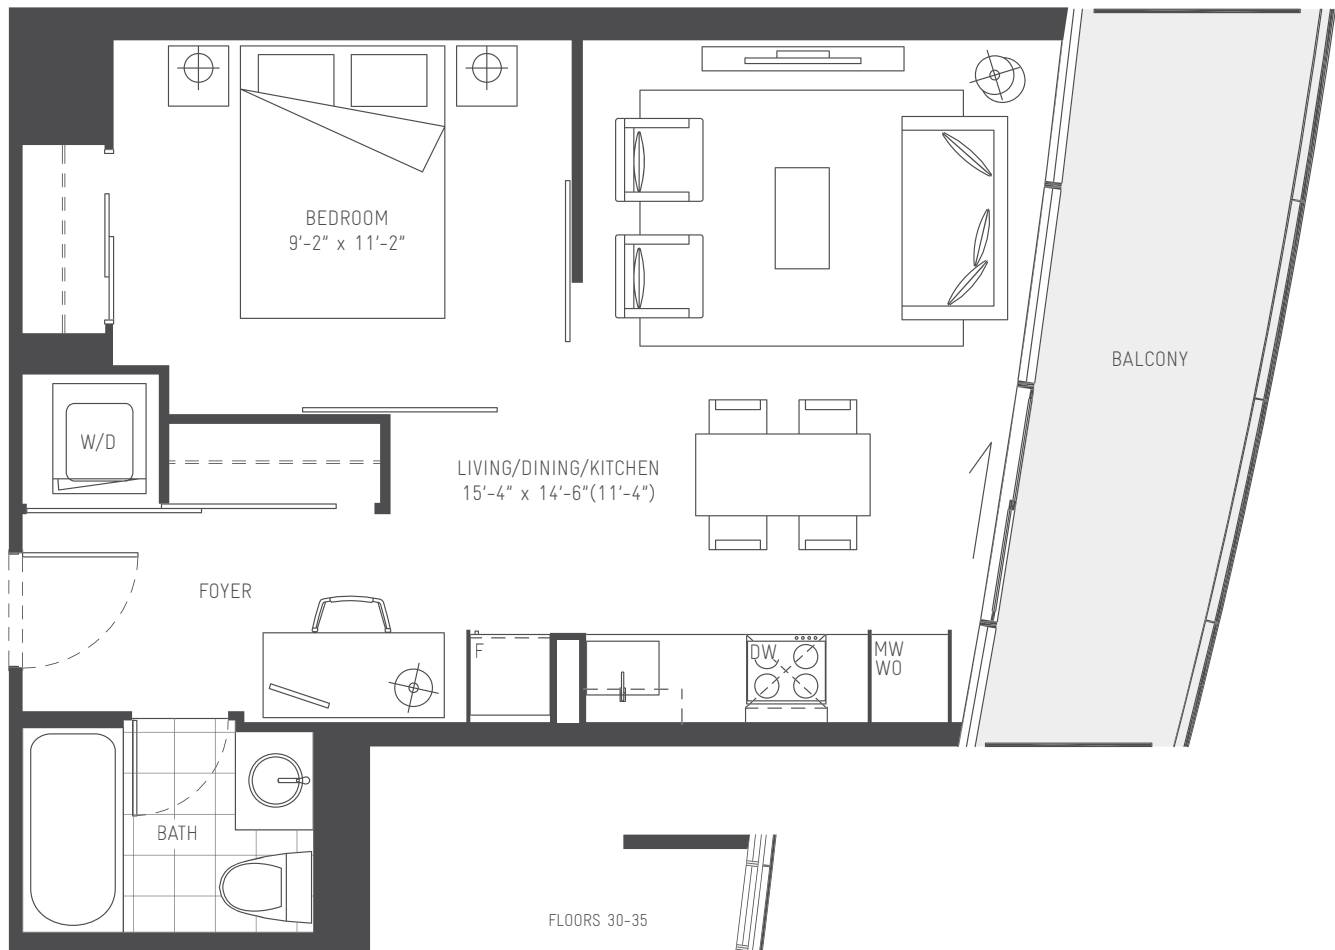

SOLNA

ONE BEDROOM

503 sq.ft.

FLOORS 3-29

FLOORS 30-35

All dimensions, specifications and drawings are approximate. Furniture not included. Actual square footage may vary from the stated floor plan. E. & O. E.