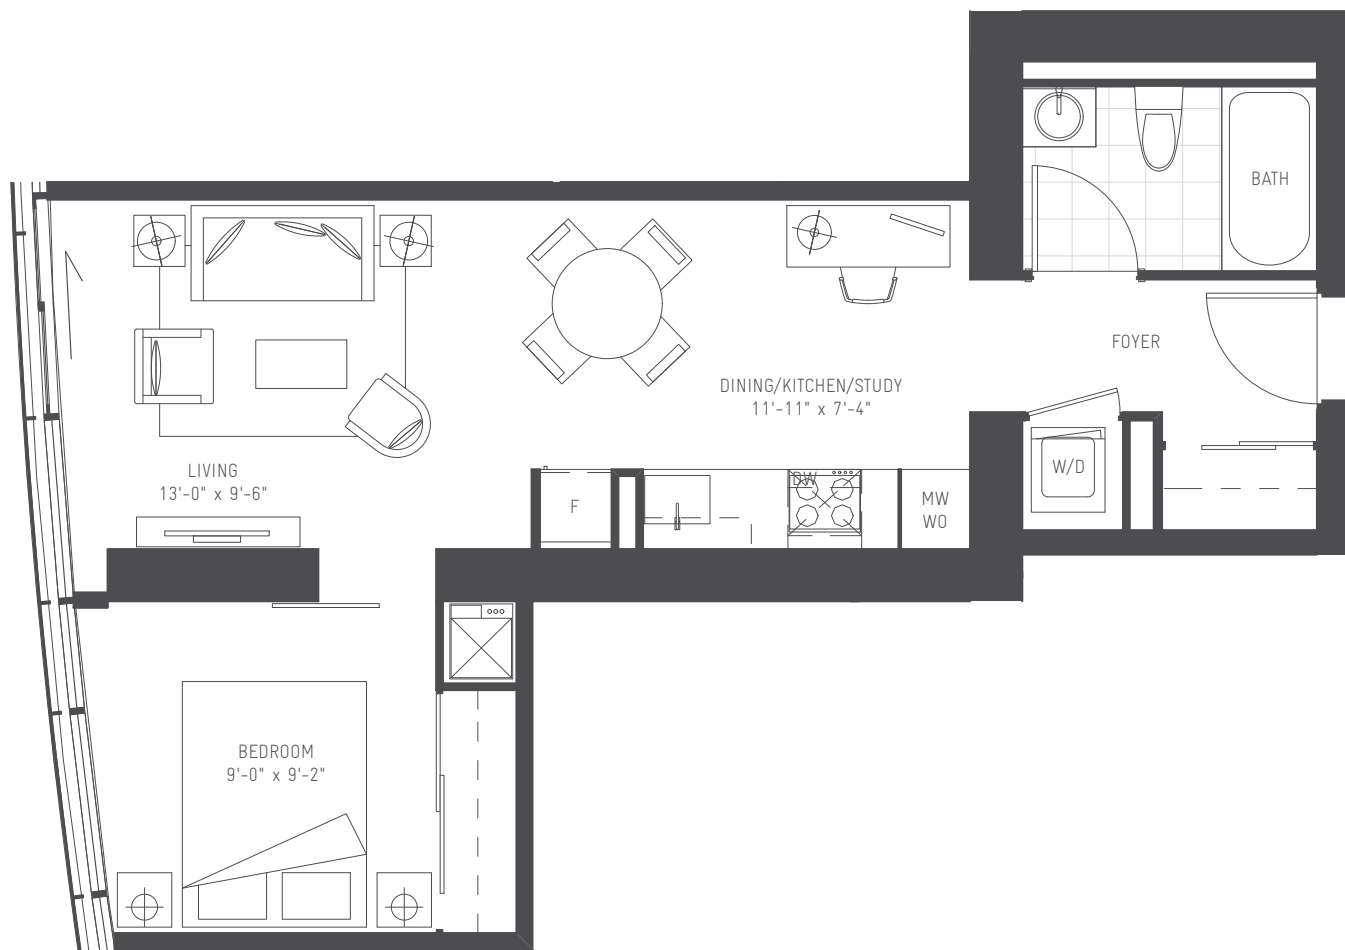

TERVOLA

ONE BEDROOM + STUDY

529 sq.ft.

All dimensions, specifications and drawings are approximate. Furniture not included. Actual square footage may vary from the stated floor plan. E. & O. E.

FLOORS 46-65