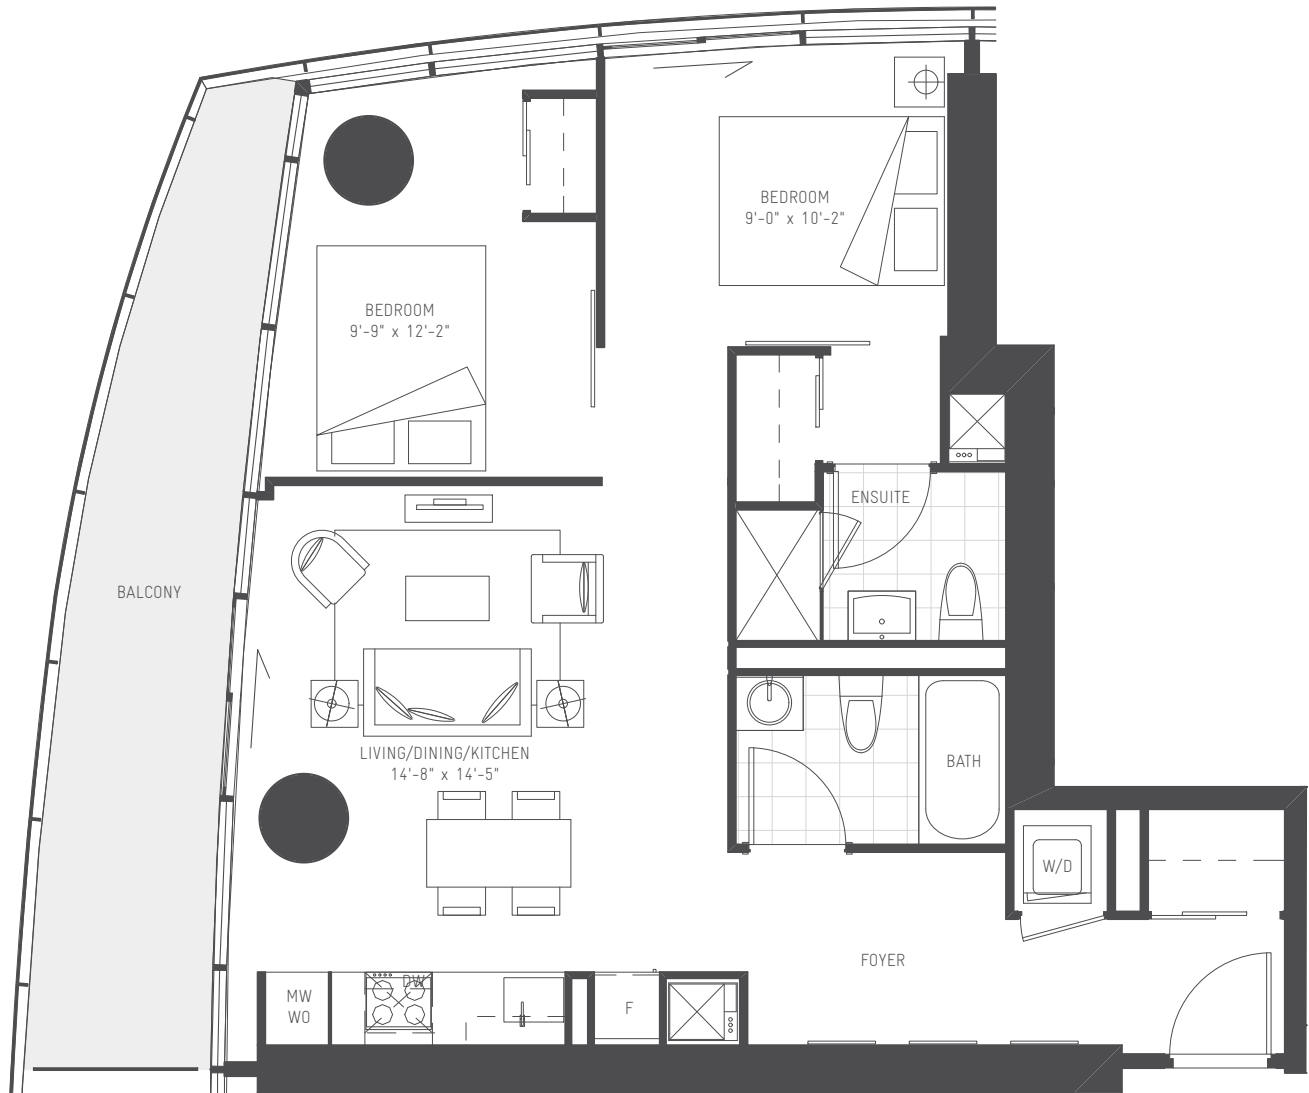

TRONDHEIM

753 sq.ft.

TWO BEDROOM

FLOORS 30-45

FLOORS 3-29

FLOORS 30-45